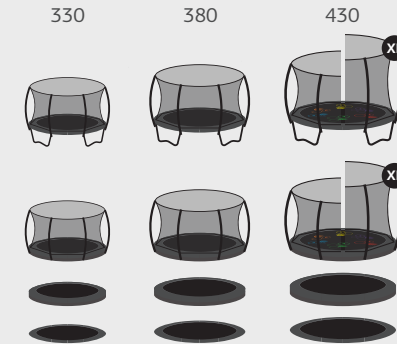

Trampoline Range 2025

Favorit
+ Safety Net Comfort

Champion
+ Safety Net Deluxe / DLX XL

Elite
+ Safety Net Deluxe / DLX XL

Pro Bouncer
+ Safety Net DLX XL

ROUND

GRAND

520

350 470 520

520

ULTIM

280 330 410

330 410 410 ECO 500

500

500 5x5

AIRTRACKS

HOME 300

300 x 100 x 10 cm

HOME 500

500 x 100 x 10 cm

SPORT 500

500 x 140 x 20 cm

Jesse Heffels

500 x 100 x 10 cm