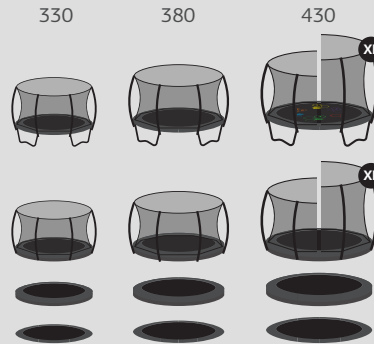

Trampoline Range 2025

Favorit
+ Safety Net Comfort

Champion
+ Safety Net Deluxe / DLX XL

Elite
+ Safety Net Deluxe / DLX XL

Pro Bouncer
+ Safety Net DLX XL

ROUND

GRAND

520

350 470 520

520

ULTIM

280 330 410

330 410 410 ECO 500

500

500 5x5

AIRTRACKS

HOME 300

300 x 100 x 10 cm

HOME 500

500 x 100 x 10 cm

SPORT 500

500 x 140 x 20 cm

Jesse Heffels

500 x 100 x 10 cm