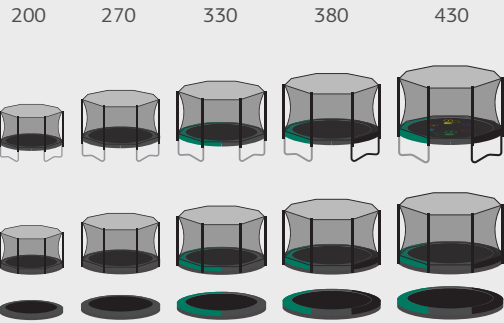

Trampoline Range 2025

Favorit
+ Safety Net Comfort

Champion
+ Safety Net Deluxe / DLX XL

Elite
+ Safety Net Deluxe / DLX XL

Pro Bouncer
+ Safety Net DLX XL

ROUND

GRAND

520

350 470 520

520

ULTIM

280 330 410

330 410 410 ECO 500

500

500 5x5

AIRTRACKS

HOME 300

300 x 100 x 10 cm

HOME 500

500 x 100 x 10 cm

SPORT 500

500 x 140 x 20 cm

Jesse Heffels

500 x 100 x 10 cm